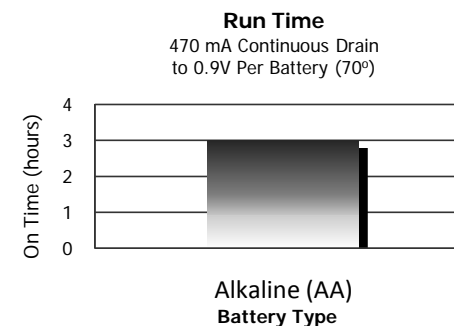

Performance: