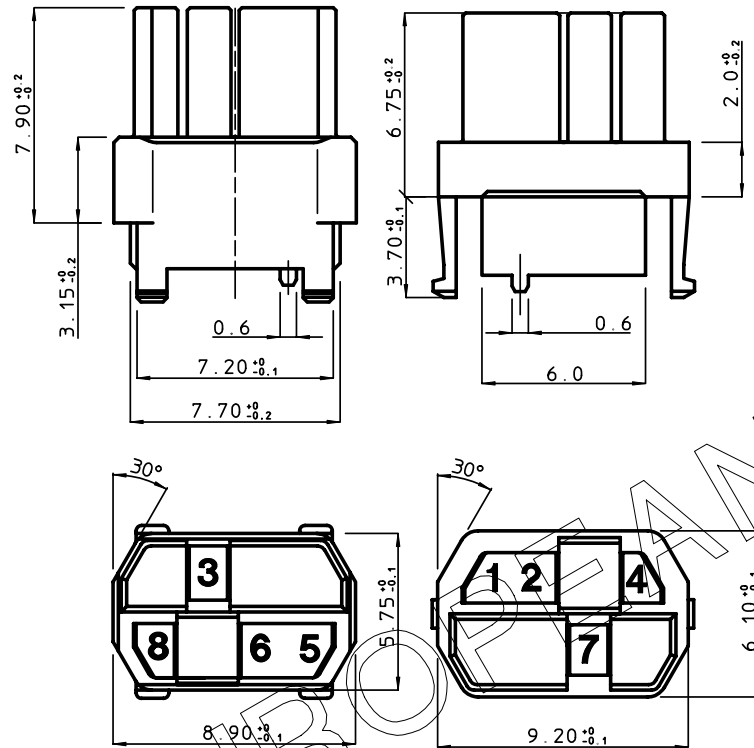

GEN. ST.	01	02	03	04	05	06	07	08	0D	50	60	70	80	90																	
INT. ST.	10	11	12	13	14	18	20	31	32	33	34	38	39	40	42	43	44	45	46	48	56	70	72	73	75	76	81	82	83	84	88

REV.	DATE	DESCRIPTION	BY	C'K'D'
A	2001-09-14	CONVERSION REVISION 05	KN	
B	2005-11-21	105-0245	ALEX B	BKP
C	2006-07-03	106-0095	VIVEK	BKP
05	08-01-99	TABLE MODIFIED	M.F.	

RoHS-6 COMPLIANCE INDICATOR
(DIGIT 11 & 12)

HM2DK-----LF

CATALOG NRS		COLOUR	RAL NR
HM2DK****PLF (FOR PLUG MODULES)	HM2DK****RLF (FOR RECEPTACLE MODULES)		
4678 #	1235 #	OCHEK YELLOW	1024
3578	1246	RASPBERRY RED	3027
3568	1247	PASTEL ORANGE	2003
3478	1256	STEEL BLUE	5011
3467	1258	SLATE GREY	7015
3456	1278	CADMIUM YELLOW	1021
2578	1346	RESEDA GREEN	6011
2568	1347	OCEAN BLUE	5020
2567	1348	EMERALD GREEN	6001
2467	1358	YELLOW ORANGE	2000
2458	1367	HEATHER VIOLET	4003
2368	1457	COPPER BROWN	8004
2346	1578	PURPLE RED	3004
1567	2348	BRILLIANT BLUE	5007
1457	2368	LIGHT IVORY	1015
1456	2378	PASTEL GREEN	6019
1356	2478	BLUE LILAC	4005
1347	2568	PIGEON BLUE	5014
1267	3458	CEMENT GREY	7033
1258	3467	LIGHT GREEN	6027
1248	3567	STRAWBERRY RED	3018
1247	3568	PURE ORANGE	2004
1238	4567	ULTRAMARINE BLUE	5002
1236	4578	NUTBROWN	8011
1235	4678	GREENBROWN	8000

NOTES:

1. THE PRODUCT (LF) MEETS EUROPEAN UNION DIRECTIVES AND OTHER COUNTRY REGULATIONS AS DESCRIBED IN GS-22-008

COMBINATION SHOWN IN MAIN VIEW

1DEC ±0,2 2DEC ±0,1 ANGLES ±1°	APPR. DRAFT CHECKED	DATE 1993-05-05	SIGN. W.P.	HM2 DISCRIMINATION KEYS
WE RESERVE THE RIGHT TO CHANGE DIMENSIONS OR REQUIREMENTS WITHOUT PRIOR NOTICE.				CAT. No. HM2DK-----LF
ALL DIMENSIONS IN MM				SCALE 7/1
REFERENCES				www.fciconnect.com
				BS,C ,201623,001
DRAWING No.				CUSTOMER DRAWING
				REVISION