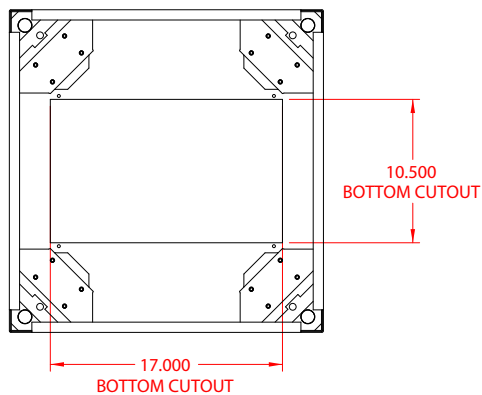

PART No. C2F193523

for more information visit
www.hammfg.com

Data subject to change without notice

Isometric drawing not to scale

CCR TAPPED RAILS NOT INCLUDED

TOP VIEW

L.S. VIEW

FRONT VIEW

R.S. VIEW

BOTTOM VIEW