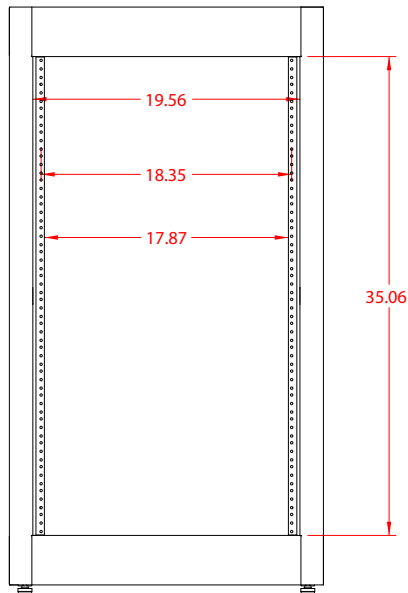

PART No. C2F193523

for more information visit
www.hammfg.com

Data subject to change without notice

Isometric drawing not to scale

CCR TAPPED RAILS NOT INCLUDED

TOP VIEW

L.S. VIEW

FRONT VIEW

R.S. VIEW

BOTTOM VIEW