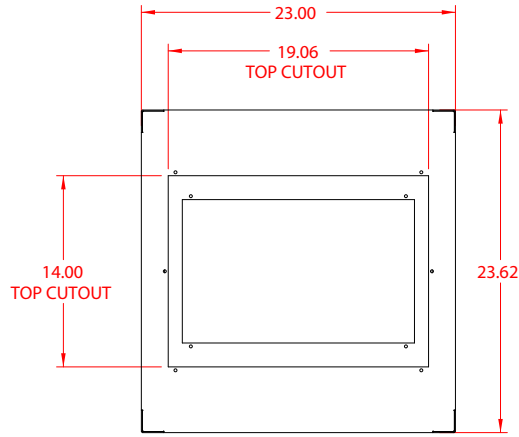

PART No. C2F193523

for more information visit
www.hammfg.com

Data subject to change without notice

Isometric drawing not to scale

CCR TAPPED RAILS NOT INCLUDED

TOP VIEW

L.S. VIEW

FRONT VIEW

R.S. VIEW

BOTTOM VIEW