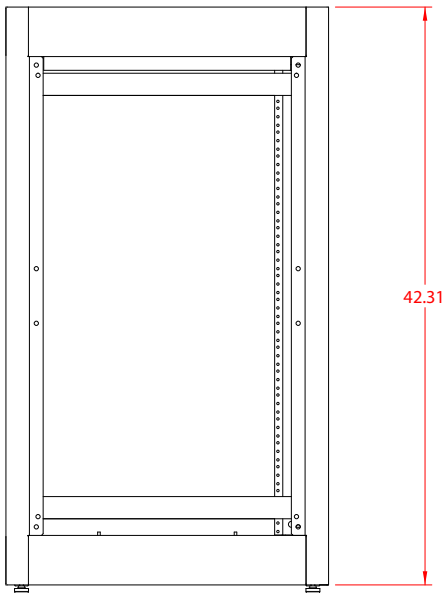

PART No. C2F193523

for more information visit
www.hammfg.com

Data subject to change without notice

Isometric drawing not to scale

CCR TAPPED RAILS NOT INCLUDED

TOP VIEW

L.S. VIEW

FRONT VIEW

R.S. VIEW

BOTTOM VIEW