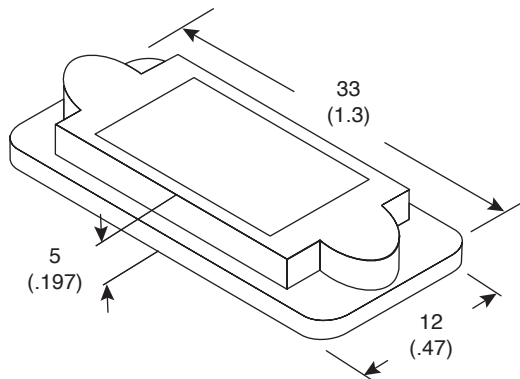

# D-Sub Connector Hood EMI/Dust Covers

152-09FR, 152-15FR, 152-25FR, 152-09MB, 152-15MB, 152-25MB

D-Sub Connector Hood EMI/Dust Covers

Dimensions: mm (In.)

Mouser Part No.	Description	Color
152-09FR	9 way female	Red
152-15FR	15 way female	Red
152-25FR	25 way female	Red
152-09MB	9 way male	Blue
152-15MB	15 way male	Blue
152-25MB	25 way male	Blue