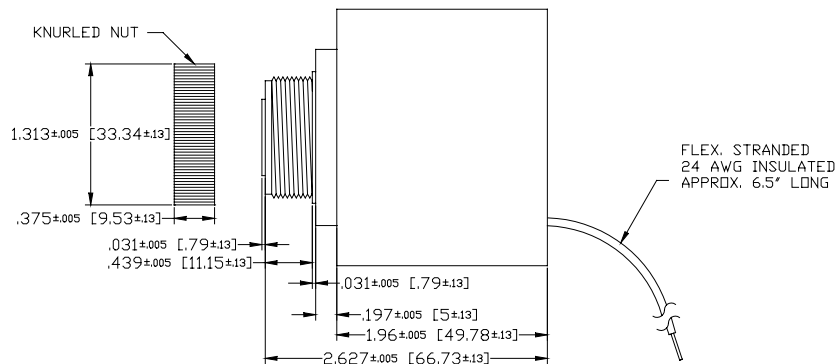

Specifications:

Sound level Category	Medium Sound Level
Mode of Operation	Chime, DING-DONG
Mounting	Panel (see note)
Voltage Rating	20 to 28 Vdc
Frequency	750 - 912 Hz
Loudness (Min. Voltage)	85 dB(A) min. @ 2 FT and 20 Vac/dc
Loudness (Max Voltage)	88 dB(A) min. @ 2FT and 28 Vac/dc
Current Draw	250 mA Max @ 20 Vac/dc
Current Draw	250 Ma Max @ 28 Vac/dc
Storage Temperature	-40°C to +85°C
Operating Temperature	-30°C to +65°C
Weight (Typical)	6 oz (170 g)
Housing	6/6 Nylon, Color Black
Options	For other options contact factory

Dimensions: Inches (mm)

NOTE: MOUNTING- REMOVE BLACK PLASTIC NUT AND INSERT THREADED FRONT THROUGH 1.25" HOLE PUNCHED IN PANEL, IF ORIENTATION IS NEEDED, NOTE LOCKING FLATS ON DRAWING. SCREW NUT BACK ON. DO NOT OVERTIGHTEN.