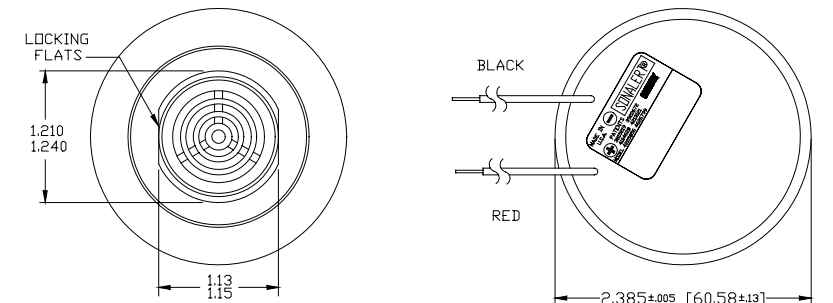

Specifications:

Sound level Category	Medium Sound Level
Mode of Operation	Chime, DING-DONG
Mounting	Panel (see note)
Voltage Rating	20 to 28 Vdc
Frequency	750 - 912 Hz
Loudness (Min. Voltage)	85 dB(A) min. @ 2 FT and 20 Vac/dc
Loudness (Max Voltage)	88 dB(A) min. @ 2FT and 28 Vac/dc
Current Draw	250 mA Max @ 20 Vac/dc
Current Draw	250 Ma Max @ 28 Vac/dc
Storage Temperature	-40°C to +85°C
Operating Temperature	-30°C to +65°C
Weight (Typical)	6 oz (170 g)
Housing	6/6 Nylon, Color Black
Options	For other options contact factory

Dimensions: Inches (mm)

NOTE: MOUNTING- REMOVE BLACK PLASTIC NUT AND INSERT THREADED FRONT THROUGH 1.25" HOLE PUNCHED IN PANEL, IF ORIENTATION IS NEEDED, NOTE LOCKING FLATS ON DRAWING. SCREW NUT BACK ON. DO NOT OVERTIGHTEN.