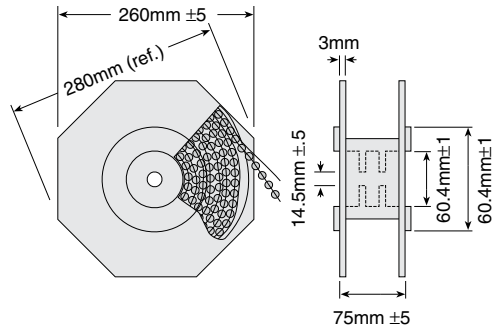

| Series | Wattage | Ohms     | Tol. | Dimensions (in. / mm) |             | Max. Dielectric |           |
|--------|---------|----------|------|-----------------------|-------------|-----------------|-----------|
|        |         |          |      | Length                | Max Diam.   | Voltage VAC     | Lead Dia. |
| OD     | 0.25    | 2.2-5.6M | ±5%  | 0.276 / 7.0           | 0.098 / 2.5 | 250             | 500       |
| OF     | 0.50    | 2.2-20M  | ±5%  | 0.406 / 10.3          | 0.150 / 3.8 | 350             | 700       |
| OA     | 1.00    | 2.2-1M   | ±10% | 0.591 / 15.0          | 0.236 / 6.0 | 500             | 1000      |

## PACKAGING

For complete Little Demon tape and reel dimensions, see: <http://www.ohmite.com/info/little-demon>

|                               | OD     | OF     |
|-------------------------------|--------|--------|
| <b>Tape/Reel</b>              |        |        |
| Qty./reel                     | 5000   | 3000   |
| Reel size (mm)                | 260    | 260    |
| Qty./carton                   | 40,000 | 24,000 |
| Gross carton wt. (kg)         | 12     | 13     |
| Carton size (m <sup>3</sup> ) | 0.04   | 0.04   |
| <b>Ammo Box</b>               |        |        |
| Tape width (mm)               | 52     | 52     |
| Qty./box                      | 2000   | 2000   |
| Qty./carton                   | 30,000 | 30,000 |
| Gross carton wt. (kg)         | 10     | 16     |
| Carton size (m <sup>3</sup> ) | 0.03   | 0.05   |