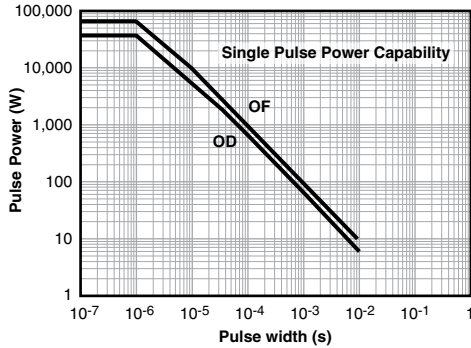

OD	OF
Tape/Reel		
Qty./reel	5000	3000
Reel size (mm)	260	260
Qty./carton	40,000	24,000
Gross carton wt. (kg)	12	13
Carton size (m³)	0.04	0.04
Ammo Box		
Tape width (mm)	52	52
Qty./box	2000	2000
Qty./carton	30,000	30,000
Gross carton wt. (kg)	10	16
Carton size (m³)	0.03	0.05

STANDARD PART NUMBERS FOR LITTLE DEMON SERIES

Ohmic value	Wattage			Ohmic value	Wattage			Ohmic value	Wattage			Ohmic value	Wattage			Ohmic value	Wattage						
	Part No. Prefix Suffix	OD	OF		OA * 1.0	Part No. Prefix Suffix	OD		OF	OA * 1.0	Part No. Prefix Suffix		OD	OF	OA * 1.0		Part No. Prefix Suffix	OD	OF	OA * 1.0	Part No. Prefix Suffix	OD	OF
2.2	22GJE	✓	✓	33	330JE	✓	✓	470	471JE	✓	✓	6800	682JE	✓	✓	100,000	104JE	✓	✓	1.5M	155JE	✓	✓
2.4	24GJE	✓	✓	36	360JE	✓	✓	510	511JE	✓	✓	7500	752JE	✓	✓	110,000	114JE	✓	✓	1.6M	165JE	✓	✓
2.7	27GJE	✓	✓	39	390JE	✓	✓	560	561JE	✓	✓	8200	822JE	✓	✓	120,000	124JE	✓	✓	1.8M	185JE	✓	✓
3	30GJE	✓	✓	43	430JE	✓	✓	620	621JE	✓	✓	9100	912JE	✓	✓	130,000	134JE	✓	✓	2.0M	205JE	✓	✓
3.3	33GJE	✓	✓	47	470JE	✓	✓	680	681JE	✓	✓	10,000	103JE	✓	✓	150,000	154JE	✓	✓	2.2M	225JE	✓	✓
3.6	36GJE	✓	✓	51	510JE	✓	✓	750	751JE	✓	✓	11,000	113JE	✓	✓	160,000	164JE	✓	✓	2.4M	245JE	✓	✓
3.9	39GJE	✓	✓	56	560JE	✓	✓	820	821JE	✓	✓	12,000	123JE	✓	✓	180,000	184JE	✓	✓	2.7M	275JE	✓	✓
4.3	43GJE	✓	✓	62	620JE	✓	✓	910	911JE	✓	✓	13,000	133JE	✓	✓	200,000	204JE	✓	✓	3.0M	305JE	✓	✓
4.7	47GJE	✓	✓	68	680JE	✓	✓	1000	102JE	✓	✓	15,000	153JE	✓	✓	220,000	224JE	✓	✓	3.3M	335JE	✓	✓
5.1	51GJE	✓	✓	75	750JE	✓	✓	1100	112JE	✓	✓	16,000	163JE	✓	✓	240,000	244JE	✓	✓	3.6M	365JE	✓	✓
5.6	56GJE	✓	✓	82	820JE	✓	✓	1200	122JE	✓	✓	18,000	183JE	✓	✓	270,000	274JE	✓	✓	3.9M	395JE	✓	✓
6.2	62GJE	✓	✓	91	910JE	✓	✓	1300	132JE	✓	✓	20,000	203JE	✓	✓	300,000	304JE	✓	✓	4.3M	435JE	✓	✓
6.8	68GJE	✓	✓	100	101JE	✓	✓	1500	152JE	✓	✓	22,000	223JE	✓	✓	330,000	334JE	✓	✓	4.7M	475JE	✓	✓
7.5	75GJE	✓	✓	110	111JE	✓	✓	1600	162JE	✓	✓	24,000	243JE	✓	✓	360,000	364JE	✓	✓	5.1M	515JE	✓	✓
8.2	82GJE	✓	✓	120	121JE	✓	✓	1800	182JE	✓	✓	27,000	273JE	✓	✓	390,000	394JE	✓	✓	5.6M	565JE	✓	✓
9.1	91GJE	✓	✓	130	131JE	✓	✓	2000	202JE	✓	✓	30,000	303JE	✓	✓	430,000	434JE	✓	✓	6.2M	625JE	✓	✓
10	100JE	✓	✓	150	151JE	✓	✓	2200	222JE	✓	✓	33,000	333JE	✓	✓	470,000	474JE	✓	✓	6.8M	685JE	✓	✓
11	110JE	✓	✓	160	161JE	✓	✓	2400	242JE	✓	✓	36,000	363JE	✓	✓	510,000	514JE	✓	✓	7.5M	755JE	✓	✓
12	120JE	✓	✓	180	181JE	✓	✓	2700	272JE	✓	✓	39,000	393JE	✓	✓	560,000	564JE	✓	✓	8.2M	825JE	✓	✓
13	130JE	✓	✓	200	201JE	✓	✓	3000	302JE	✓	✓	43,000	433JE	✓	✓	620,000	624JE	✓	✓	9.1M	915JE	✓	✓
15	150JE	✓	✓	220	221JE	✓	✓	3300	332JE	✓	✓	47,000	473JE	✓	✓	680,000	684JE	✓	✓	10M	106JE	✓	✓
16	160JE	✓	✓	240	241JE	✓	✓	3600	362JE	✓	✓	51,000	513JE	✓	✓	750,000	754JE	✓	✓	11M	116JE	✓	✓
18	180JE	✓	✓	270	271JE	✓	✓	3900	392JE	✓	✓	56,000	563JE	✓	✓	820,000	824JE	✓	✓	12M	126JE	✓	✓
20	200JE	✓	✓	300	301JE	✓	✓	4300	432JE	✓	✓	62,000	623JE	✓	✓	910,000	914JE	✓	✓	13M	136JE	✓	✓
22	220JE	✓	✓	330	331JE	✓	✓	4700	472JE	✓	✓	68,000	683JE	✓	✓	1M	105JE	✓	✓	15M	156JE	✓	✓
24	240JE	✓	✓	360	361JE	✓	✓	5100	512JE	✓	✓	75,000	753JE	✓	✓	1.1M	115JE	✓	✓	16M	166JE	✓	✓
27	270JE	✓	✓	390	391JE	✓	✓	5600	562JE	✓	✓	82,000	823JE	✓	✓	1.2M	125JE	✓	✓	18M	186JE	✓	✓
30	300JE	✓	✓	430	431JE	✓	✓	6200	622JE	✓	✓	91,000	913JE	✓	✓	1.3M	135JE	✓	✓	20M	206JE	✓	✓

* Shaded area: Change "J" in Suffix to "K"